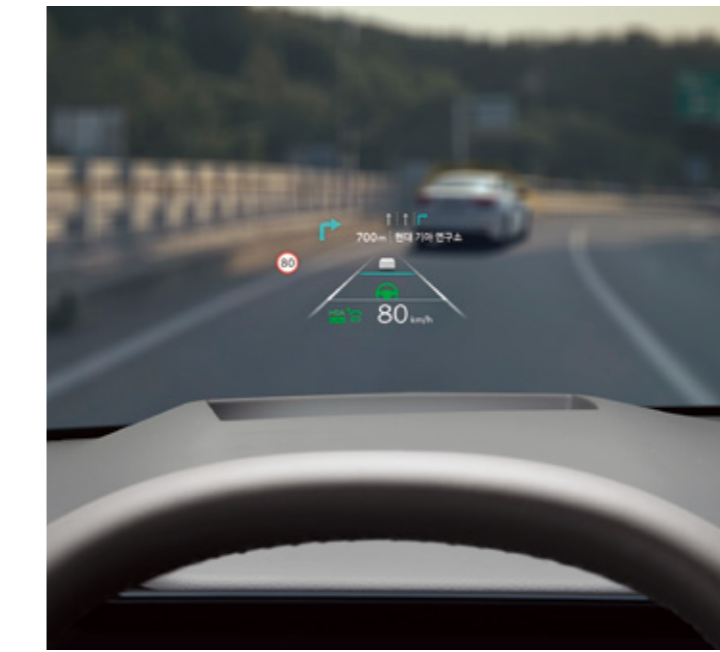

Kia Digital Key 2

Without a smart key, users can lock and unlock door and start the engine with an iPhone, Apple Watch or Android smartphone, and this function can be shared with up to 15 devices.
※ Refer to the official Kia Connect website for supported devices.
※ At present, the Apple Watch is the only supported smart watch model.

Built-In Cam 2

The high-resolution front and rear cameras produce superior video quality day and night, and offer a range of features including audio recording, a large external memory, OTA functionality, and driving information storage and playback (linked to the map). Kia App transmits impact-detected footage while parked, and provides information on the built-in camera's status.

Head-Up Display

The 11" high-definition Head-Up Display shows key driving information in the same theme as the instrument cluster and navigation system.

Over-the-air Software Update

If a new software update is available, it will be downloaded and installed wirelessly after your approval when the vehicle is parked or when the engine is turned off.
※ The screen image of the infotainment system may change with updates.

Surround View Monitor

Shows the image of the vehicle's surroundings to assist with safe parking.

Specifications above may vary by trim level, seating capacity per model, engine and options selected.

Multi-Zone Voice Recognition