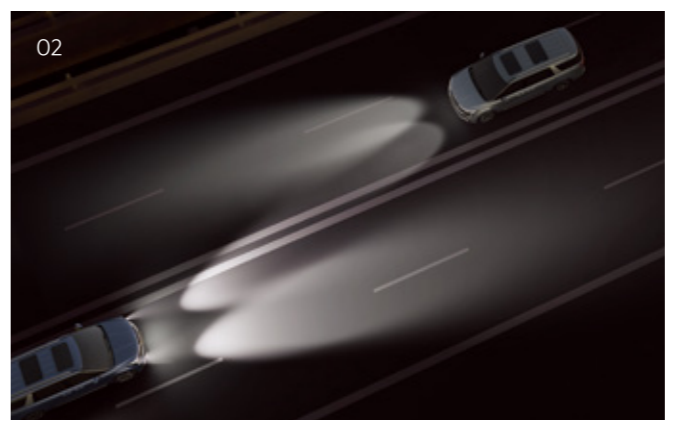

01. Rear Parking Collision-Avoidance Assist

If there is a risk of collision with an object or pedestrian behind you while reversing, a warning is activated. If the risk of collision increases even after the warning, the system will apply the brakes to prevent a collision.

02. High Beam Assist

The high beams are automatically adjusted based on detected ambient light sources and illumination intensity, including the headlights of vehicles opposite and in front of you.