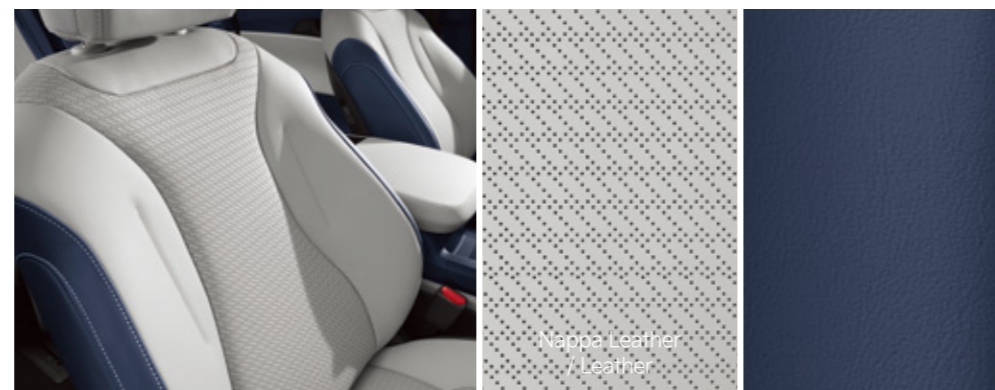

SPECIFICATIONS

Gasoline

Hybrid

※ Height including roof rack (unit: mm)

Classification		3.5 Gasoline	Turbo Hybrid	Classification		3.5 Gasoline	Turbo Hybrid
Overall length	(mm)	5,155	5,155	Displacement	(cc)	3,470	1,598
Overall width	(mm)	1,995	1,995	Max. power	(ps/rpm)	294 / 6,400	180 / 5,500 54 kW (Electric Motor)
Overall height	(mm)	1,775	1,785	Max. torque	(kgf-m/rpm)	36.2 / 5,000	27.0 / 1,500~4,500 304 Nm (Electric Motor)
Wheelbase	(mm)	3,090	3,090	Tires	(18\", 19\")	235/60R18, 235/55R19	235/60R18, 235/55R19
Wheel tread	front (mm)	1,746(18\") / 1,741(19\")	1,744(18\") / 1,739(19\")	Brake	front/rear	Ventilated disc / Disc	Ventilated disc / Ventilated disc
	rear (mm)	1,746(18\") / 1,741(19\")	1,743(18\") / 1,738(19\")	Suspension	front/rear	MacPherson Strut / Multi-link	MacPherson Strut / Multi-link

Fuel efficiency and class reported to the government

Model	Passenger capacity	Tires	Displacement (cc)	Unladen weight (kg)	Transmission	Class	Combined CO2 emissions (g/km)	Government-reported fuel efficiency (km/l)			
								City	Highway	Combined	
3.5 Gasoline	7-seater	19"	3,470	2,115	8AT	5	189	7.8	10.9	9.0	
		19"(built-in cam)	3,470	2,115	8AT	5	192	7.7	10.9	8.9	
	9-seater	18"	3,470	2,080	8AT	5	189	7.8	10.9	9.0	
		18"(built-in cam)	3,470	2,080	8AT	5	192	7.7	10.9	8.9	
		19"	3,470	2,090	8AT	5	189	7.8	10.9	9.0	
		19"(built-in cam)	3,470	2,090	8AT	5	192	7.7	10.9	8.9	
터보 하이브리드	7-seater / 9-seater	19"	1,598	2,165	6AT	3	121	14.0	12.9	13.5	
	9-seater	18"	1,598	2,155	6AT	2	116	14.6	13.3	14.0	
			18"(built-in cam)	1,598	2,155	6AT	3	118	14.0	13.4	13.7

※ Fuel efficiency numbers correspond to standard mode. Actual figures may vary according to road conditions, driving habits, vehicle load, maintenance, and outside temperature.

Kia Connect