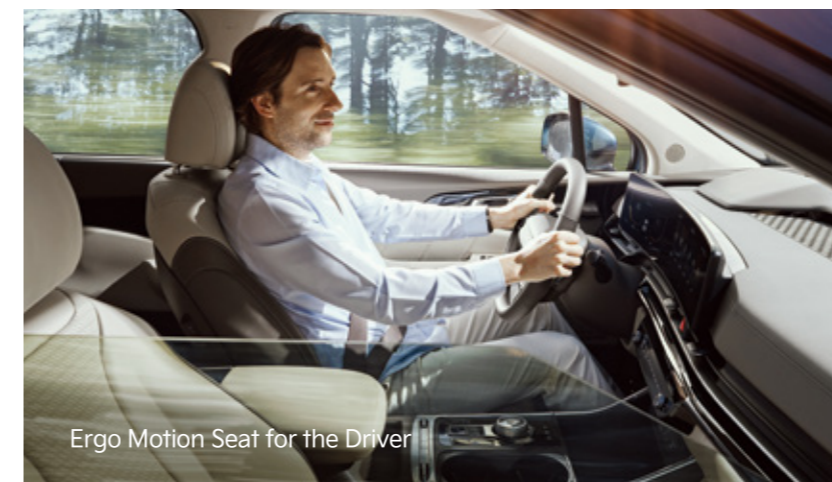

Smart Power Tailgate

Ergo Motion Seat for the Driver

Smart Power Sliding Door

With your own scale

With its versatile use of space, the Carnival offers enrichment and convenience for every family member on board.

01. Digital Center Mirror

The combination of a camera and digital mirror gives you a clear view of the rear, even in low-visibility conditions.

02. Ergo Motion Seat for the Driver

Controllable air pockets in the seats offer optimum comfort and stretch, working in conjunction with the driving mode or vehicle speed to ensure optimal lateral support.