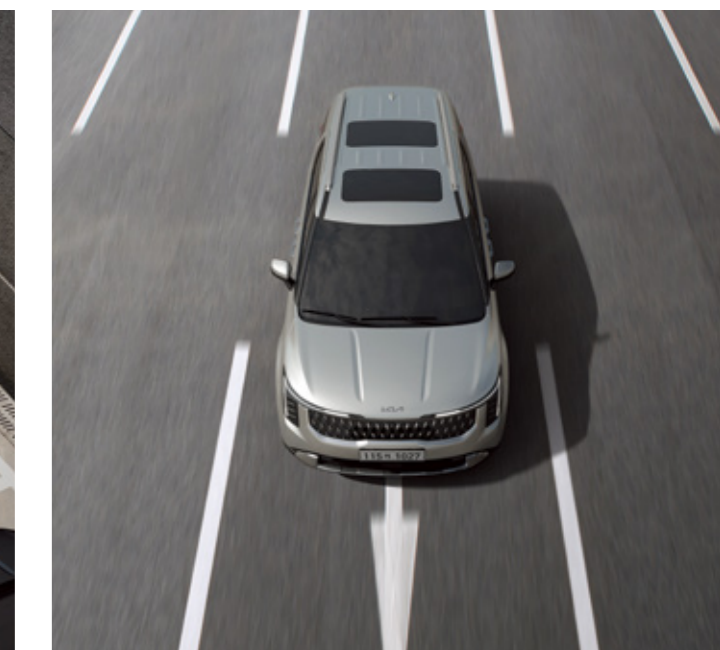

Forward Collision-Avoidance Assist

Monitors the surroundings while driving, warns if there is a risk of a collision, and automatically assists braking if the vehicle in front suddenly slows down after the warning, or if there is an increased risk of a collision with a car, motorcycle, pedestrian or cyclist ahead.
Automatically assists braking if there is an increased risk of a collision with a vehicle or motorcycle approaching from the opposite direction when turning left at an intersection with the indicator on, or with a vehicle approaching from the side of an intersection when driving straight through.
Also it provides automatic braking assistance if there is an increased risk of a collision with a vehicle or motorcycle approaching from the front while driving in your own lane, and automatic evasive manoeuvres assistance if there is a risk of a collision with a vehicle or motorcycle approaching from the front or with a vehicle or motorcycle ahead in the next lane when changing lanes.
Automatically assists with evasive maneuvers if there is a risk of collision with a vehicle, motorcycle, pedestrian or cyclist on the edge of the lane ahead, or a risk of rear cross-traffic collision when changing lanes.

Remote Smart Parking Assist

The driver can move the car forwards or backwards remotely from outside using the Smart Key.

Specialized Control for Congested Roads

Unnecessary operations caused by repeated accelerations/decelerations are reduced and riding quality is improved by strategically changing the shift pattern and the engine start timing when the road is judged to be a low-speed congested section after combining data on road information and driving status on the navigation.
※ Specialized Control for Congested Roads is an exclusive specification for Hybrid models.

Front/Side/Rear Parking Distance Warning

Alerts the driver at low speeds to avoid colliding with objects around the vehicle.

Lane Keeping Assist 2

Ensures that the car stays centered within the lane by using a steering angle control method, providing better lane keeping assist performance compared to the first-generation torque control method.