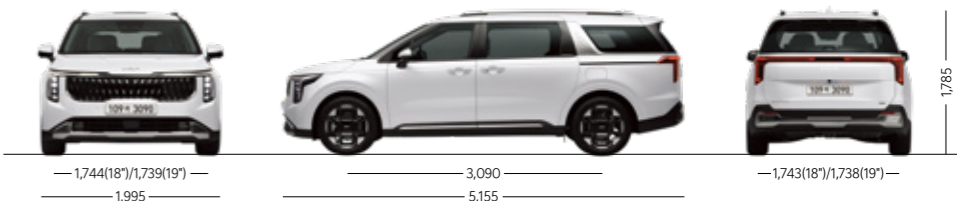

Ceramic Silver (C4S) ※ Only for X-Line

SPECIFICATIONS

Gasoline

Hybrid

※ Height including roof rack (unit: mm)

Classification		3.5 Gasoline	Turbo Hybrid	Classification		3.5 Gasoline	Turbo Hybrid
Overall length	(mm)	5,155	5,155	Displacement	(cc)	3,470	1,598
Overall width	(mm)	1,995	1,995	Max. power	(ps/rpm)	294 / 6,400	180 / 5,500 54 kW (Electric Motor)
Overall height	(mm)	1,775	1,785	Max. torque	(kgf-m/rpm)	36.2 / 5,000	27.0 / 1,500~4,500 304 Nm (Electric Motor)
Wheelbase	(mm)	3,090	3,090	Tires	(18\", 19\")	235/60R18, 235/55R19	235/60R18, 235/55R19
Wheel tread	front (mm)	1,746(18\") / 1,741(19\")	1,744(18\") / 1,739(19\")	Brake	front/rear	Ventilated disc / Disc	Ventilated disc / Ventilated disc
	rear (mm)	1,746(18\") / 1,741(19\")	1,743(18\") / 1,738(19\")	Suspension	front/rear	MacPherson Strut / Multi-link	MacPherson Strut / Multi-link