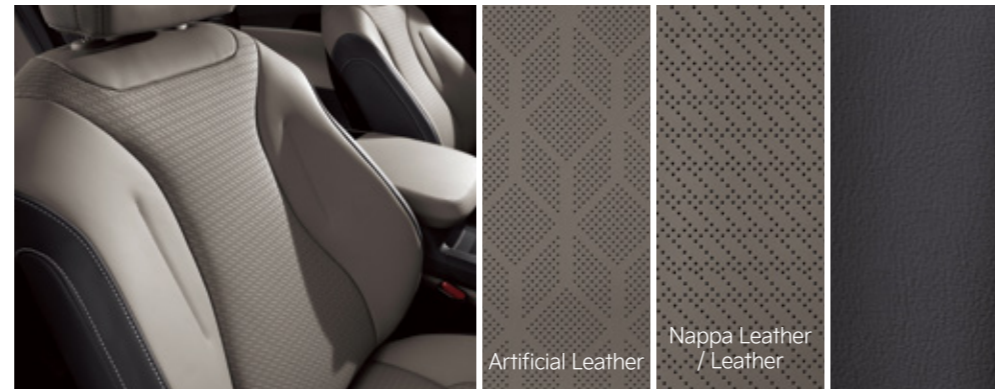

SPECIFICATIONS

Gasoline

Hybrid

※ Height including roof rack (unit: mm)

Classification		3.5 Gasoline	Turbo Hybrid	Classification		3.5 Gasoline	Turbo Hybrid
Overall length	(mm)	5,155	5,155	Displacement	(cc)	3,470	1,598
Overall width	(mm)	1,995	1,995	Max. power	(ps/rpm)	294 / 6,400	180 / 5,500 54 kW (Electric Motor)
Overall height	(mm)	1,775	1,785	Max. torque	(kgf-m/rpm)	36.2 / 5,000	27.0 / 1,500~4,500 304 Nm (Electric Motor)
Wheelbase	(mm)	3,090	3,090	Tires	(18\", 19\")	235/60R18, 235/55R19	235/60R18, 235/55R19
Wheel tread	front (mm)	1,746(18\") / 1,741(19\")	1,744(18\") / 1,739(19\")	Brake	front/rear	Ventilated disc / Disc	Ventilated disc / Ventilated disc
	rear (mm)	1,746(18\") / 1,741(19\")	1,743(18\") / 1,738(19\")	Suspension	front/rear	MacPherson Strut / Multi-link	MacPherson Strut / Multi-link

Fuel efficiency and class reported to the government

Model	Passenger capacity	Tires	Displacement (cc)	Unladen weight (kg)	Transmission	Class	Combined CO2 emissions (g/km)	Government-reported fuel efficiency (km/l)			
								City	Highway	Combined	
3.5 Gasoline	7-seater	19"	3,470	2,115	8AT	5	189	7.8	10.9	9.0	
		19"(built-in cam)	3,470	2,115	8AT	5	192	7.7	10.9	8.9	
	9-seater	18"	3,470	2,080	8AT	5	189	7.8	10.9	9.0	
		18"(built-in cam)	3,470	2,080	8AT	5	192	7.7	10.9	8.9	
		19"	3,470	2,090	8AT	5	189	7.8	10.9	9.0	
		19"(built-in cam)	3,470	2,090	8AT	5	192	7.7	10.9	8.9	
터보 하이브리드	7-seater / 9-seater	19"	1,598	2,165	6AT	3	121	14.0	12.9	13.5	
	9-seater	18"	1,598	2,155	6AT	2	116	14.6	13.3	14.0	
			18"(built-in cam)	1,598	2,155	6AT	3	118	14.0	13.4	13.7

※ Fuel efficiency numbers correspond to standard mode. Actual figures may vary according to road conditions, driving habits, vehicle load, maintenance, and outside temperature.

Kia Connect