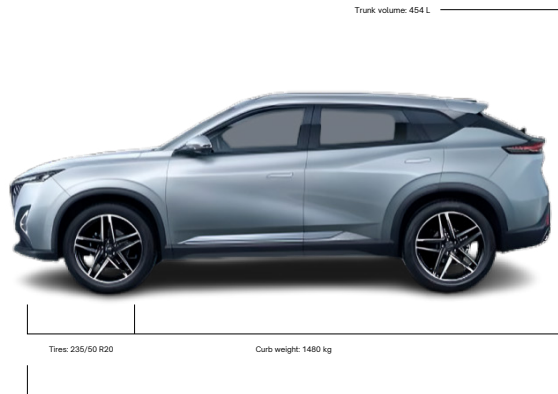

Trunk volume: 454 L

Tires: 235/60 R20

Curb weight: 1480 kg

Length: 4650 mm

Wheelbase: 2775 mm