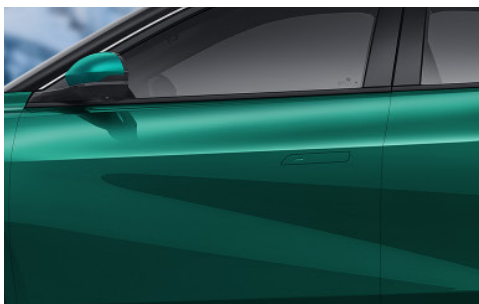

# Design That Commands Attention.

Bold Design. Futuristic Lines.  
Orbital grille and striking light setup give it an unmistakable road presence.

Phantom track wing & quad tailpipes

Roof rack for added function

Signature tail light bar

Orbital front grille

Flush door handles

Starlight LED headlamps with intelligent beam control