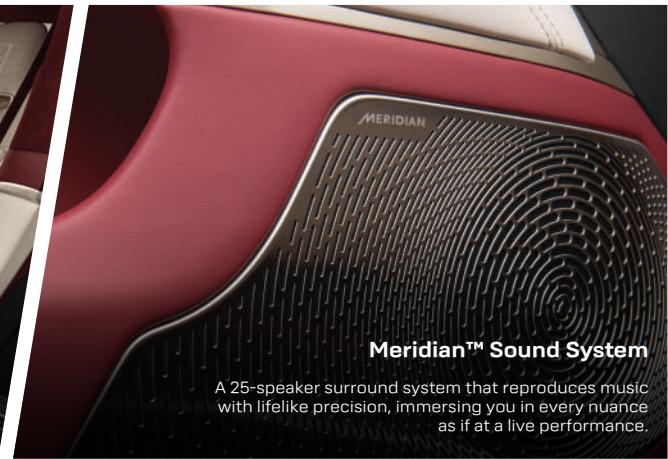

Silver Starline Beltline
A meticulously crafted waistline, showcasing graceful proportions and dynamic design ingenuity.

Seven-spoke Starburst Forged
Exclusive designed for Royal Edition

Exclusive Identification
Badges dedicated to the Royal Edition, embodying brand value, meticulous craftsmanship, and a premium status.

VORTEX

The neural hub of Avatr's sensory ecosystem
Initiating emotionally resonant journeys
Synesthetic interactions blending sound, light, and scent

LUXURY EXPERIENCE

Intelligent Connection, Extreme Comfort, Immersive Enjoyment.

256 Color
Ambient Lighting

25
Speakers Meridian

Zero-Gravity Seats

Front seats designed with advanced ergonomics, delivering a weightless comfort experience. Equipped with multi-way electric adjustment, ventilation, and massage functions for ultimate relaxation.

Meridian™ Sound System

A 25-speaker surround system that reproduces music with lifelike precision, immersing you in every nuance as if at a live performance.

Multi-screen Intelligent Connection

Dual 10.25-inch displays and a central 15.6-inch screen seamlessly integrated, creating an effortless and intelligent user experience.