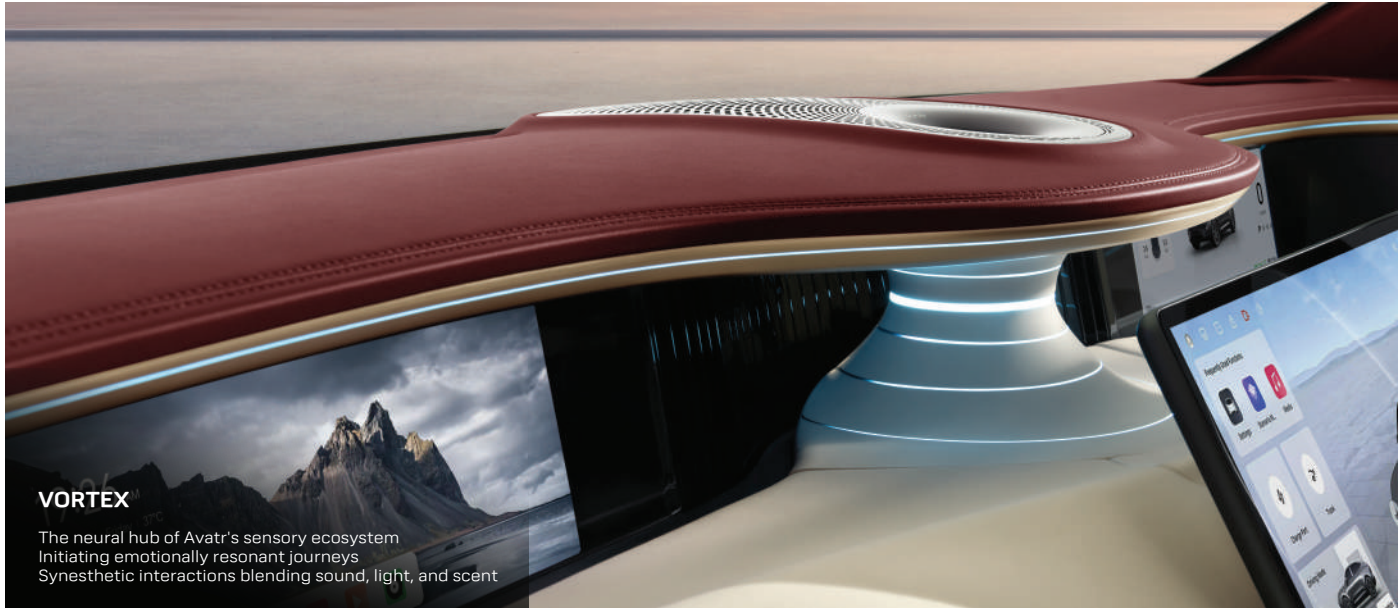

Glossy Black

Royal Edition

Dual-Tone
(AVATR grey/black)

AVATR 11 ROYAL EDITION

LUXURY REDEFINED

Customized Bi-Color
The elegant fusion of Glossy Black and Glossy Grey creates a unique Dual Tone finish, reflecting both depth and sophistication.

Silver Starline Beltline
A meticulously crafted waistline, showcasing graceful proportions and dynamic design ingenuity.

Seven-spoke Starburst Forged
Exclusive designed for Royal Edition

Exclusive Identification
Badges dedicated to the Royal Edition, embodying brand value, meticulous craftsmanship, and a premium status.