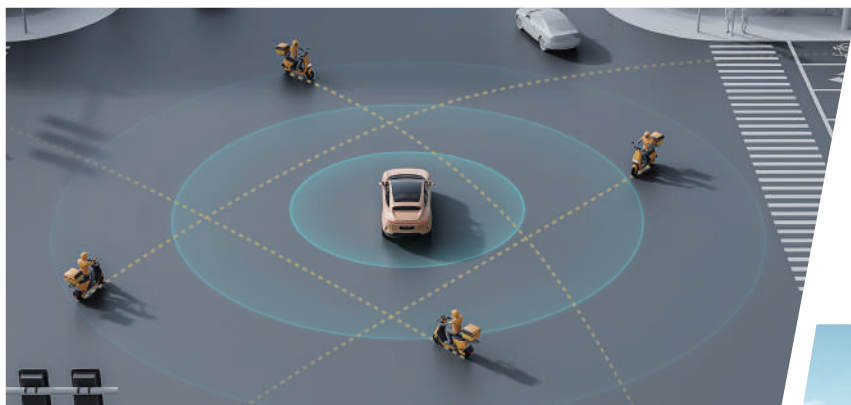

World-Leading CATL battery

680 km
max. NEDC range

800 V
high-voltage platform

30% - 80%
15 minutes

Intelligent Safety

Driving assist Active safety

Awareness from every angle,
confidence in every drive

with alert function FCW
(Forward Collision Warning),
LDW (Lane Departure Warning)
and RCW (Rear Collision Warning)

Lane Centering Control (LCC)

Keeps you perfectly centered for a stress-free drive.

User Directed Lane Change (UDLC)

Simply indicate, and the car changes lanes smoothly
and safely for you

FUTURISTIC DESIGN

Be bold and confident. We are going to be a leader, rather than a follower.
🏆 RedDot Design Winner 2024

World-Class Supercar Body Proportions

0.61
Golden ratio of axle length

1.23
Extremely dynamic
aspect ratio