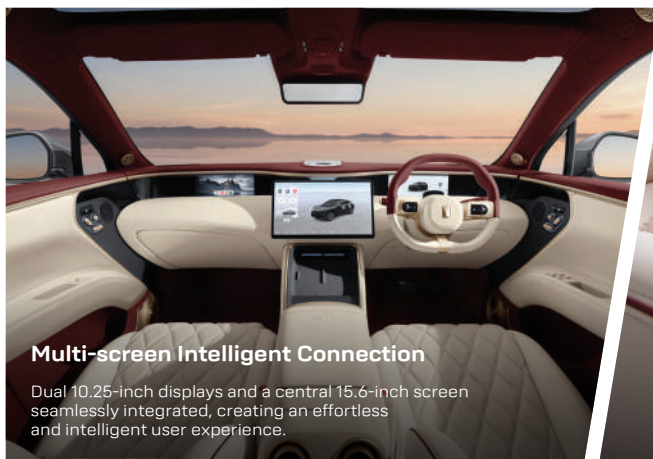

VORTEX

The neural hub of Avatr's sensory ecosystem
Initiating emotionally resonant journeys
Synesthetic interactions blending sound, light, and scent

LUXURY EXPERIENCE

Intelligent Connection, Extreme Comfort, Immersive Enjoyment.

256 Color
Ambient Lighting

25
Speakers Meridian

Zero-Gravity Seats

Front seats designed with advanced ergonomics, delivering a weightless comfort experience. Equipped with multi-way electric adjustment, ventilation, and massage functions for ultimate relaxation.

Meridian™ Sound System

A 25-speaker surround system that reproduces music with lifelike precision, immersing you in every nuance as if at a live performance.

Multi-screen Intelligent Connection

Dual 10.25-inch displays and a central 15.6-inch screen seamlessly integrated, creating an effortless and intelligent user experience.