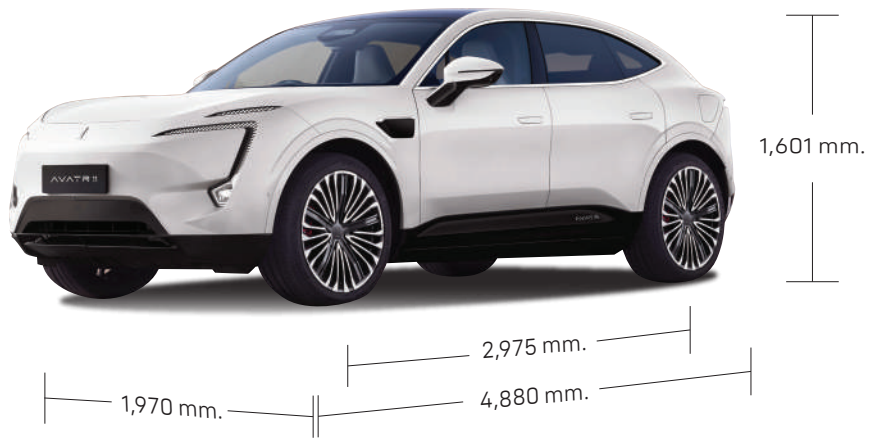

Dimension

Wheel

Interior

Standard Range

Long Range

Royal Edition

Exterior

Standard Range

Long Range

Royal Edition