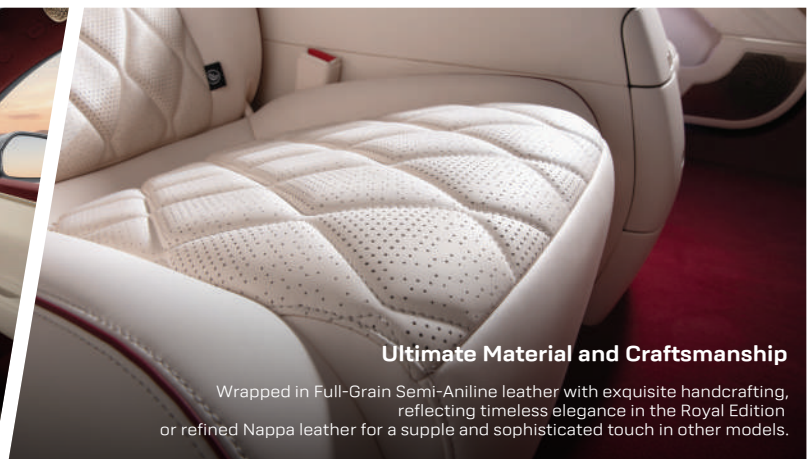

256 Color
Ambient Lighting

25
Speakers Meridian

Zero-Gravity Seats

Front seats designed with advanced ergonomics, delivering a weightless comfort experience. Equipped with multi-way electric adjustment, ventilation, and massage functions for ultimate relaxation.

Ultimate Material and Craftsmanship

Wrapped in Full-Grain Semi-Aniline leather with exquisite handcrafting, reflecting timeless elegance in the Royal Edition or refined Nappa leather for a supple and sophisticated touch in other models.